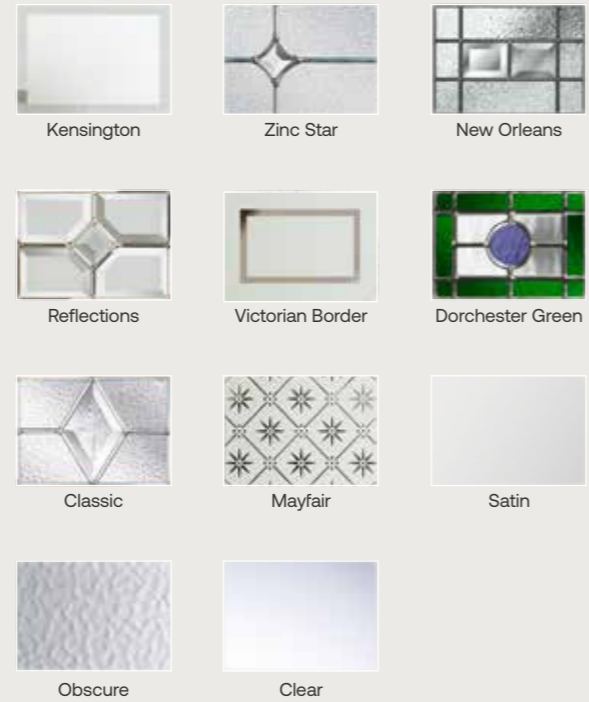

Non-standard Colour options

Non-standard colour options are available on a longer lead time. Please ask for details. *Glass tile is available in Red, Magenta, Blue, Green, Black or Grey #Glazing design not available in the Kelso Mid.

Kempton Glazing Options

Hamilton Glazing Options

Standard Colour Options

Images for illustrative purposes only. Alternative hardware placement must be specified at point of order and is subject to overall doorset width.
 Rosewood and Antique Oak options not available in the Kempton designs, available in the Encore range *Glass tile is available in Red, Magenta, Blue, Green, Black or Grey

Non-standard Colour options

Non-standard colour options are available on a longer lead time. Please ask for details.

Haydock Glazing Options

Cheltenham Glazing Options

Standard Colour Options

Images for illustrative purposes only. Alternative hardware placement must be specified at point of order and is subject to overall doorset width.
 *Glass tile is available in Red, Magenta, Blue, Green, Black or Grey

Non-standard Colour options

Non-standard colour options are available on a longer lead time. Please ask for details.

Aintree 2 Glazing Options

Aintree 4 Glazing Options

Standard Colour Options

Images for illustrative purposes only. Alternative hardware placement must be specified at point of order and is subject to overall doorset width.