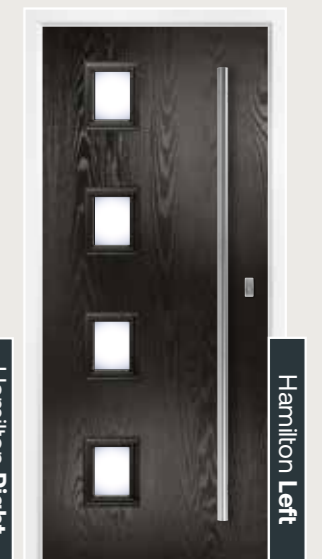

Hamilton Glazing Options