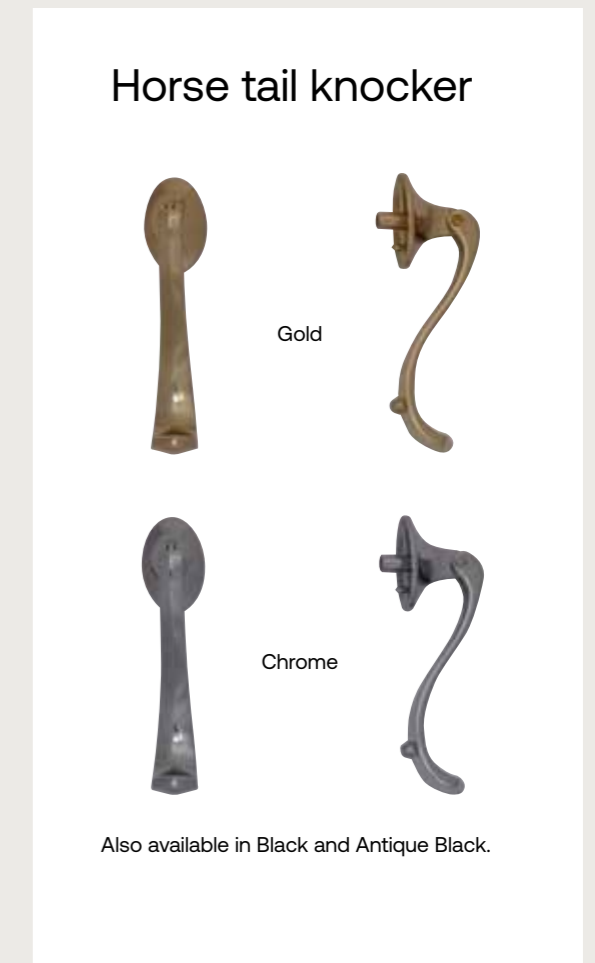

Non-standard Colour options

Non-standard colour options are available on a longer lead time. Please ask for details.

Sandown Glazing Options

Worcester Glazing Options

Standard Colour Options

Images for illustrative purposes only. Alternative hardware placement must be specified at point of order and is subject to overall doorset width.

Non-standard Colour options

Non-standard colour options are available on a longer lead time. Please ask for details.

Hardware Options

Premier range

AS
STANDARD
ON ALL
DOORS

Keeping things simple our **Premier Range** of furniture offer a great selection of entry level furniture. Due to the stainless steel outer design, these are particularly suited to coastal locations

Hardware Options

Premier Plus range

With a wider selection of colours and accessories our **Premier Plus range** will be a great addition to your door.

Hardware Options

Premier Plus range

Letter plates

Gold