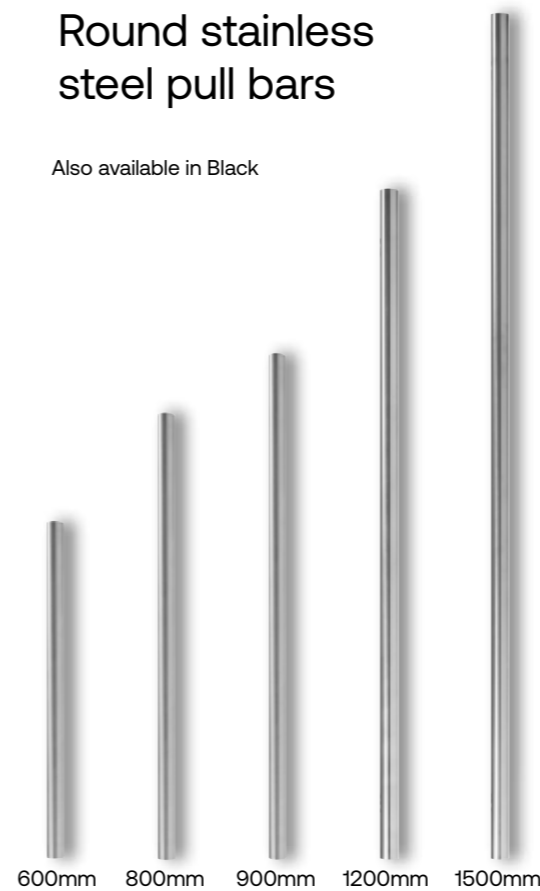

Available in Gold, Chrome, Antique Black and Graphite

Yale 2* finger pull

Available in Gold and Chrome

Escutcheon

Available in Stainless Steel and Black

Round stainless steel pull bars

Also available in Black