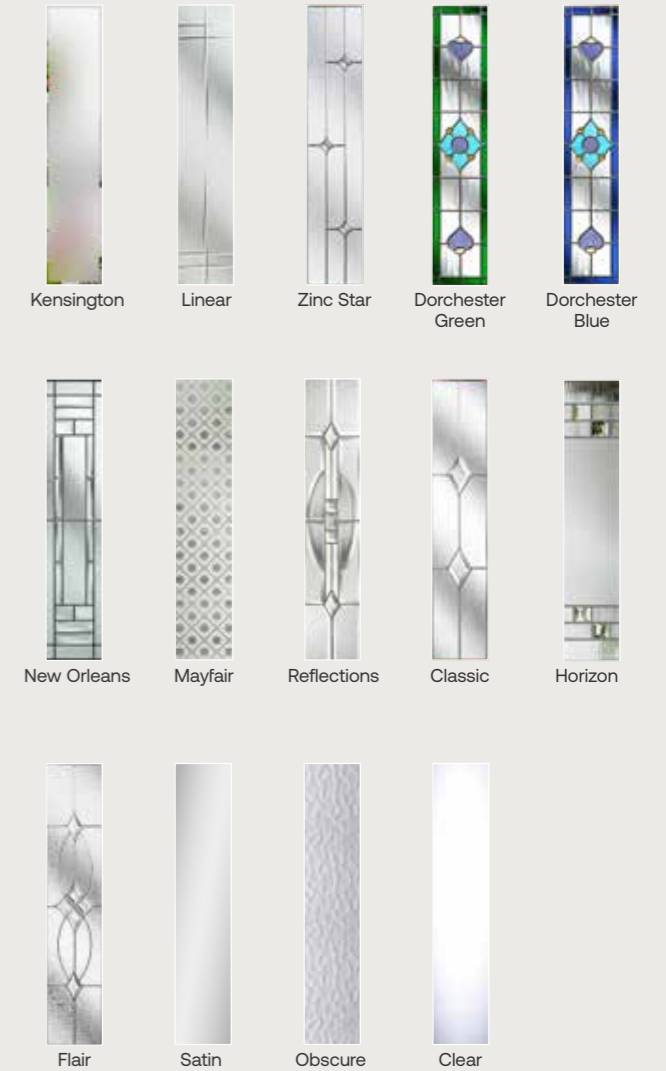

Encapsulated edge banding around the perimeter of the door for a neat, waterproof finish

High insulation foam core, for superior energy efficiency

Authentic timber grained GRP skins

Available with white internal face only

Kempton Glazing Options

Hamilton Glazing Options

Standard Colour Options

Images for illustrative purposes only. Alternative hardware placement must be specified at point of order and is subject to overall doorset width.
 Rosewood and Antique Oak options not available in the Kempton designs, available in the Encore range *Glass tile is available in Red, Magenta, Blue, Green, Black or Grey

Non-standard Colour options

Non-standard colour options are available on a longer lead time. Please ask for details.

Haydock Glazing Options

Cheltenham Glazing Options

Standard Colour Options

Images for illustrative purposes only. Alternative hardware placement must be specified at point of order and is subject to overall doorset width.
 *Glass tile is available in Red, Magenta, Blue, Green, Black or Grey

Non-standard Colour options

Non-standard colour options are available on a longer lead time. Please ask for details.

Aintree 2 Glazing Options

Aintree 4 Glazing Options

Standard Colour Options

Images for illustrative purposes only. Alternative hardware placement must be specified at point of order and is subject to overall doorset width.