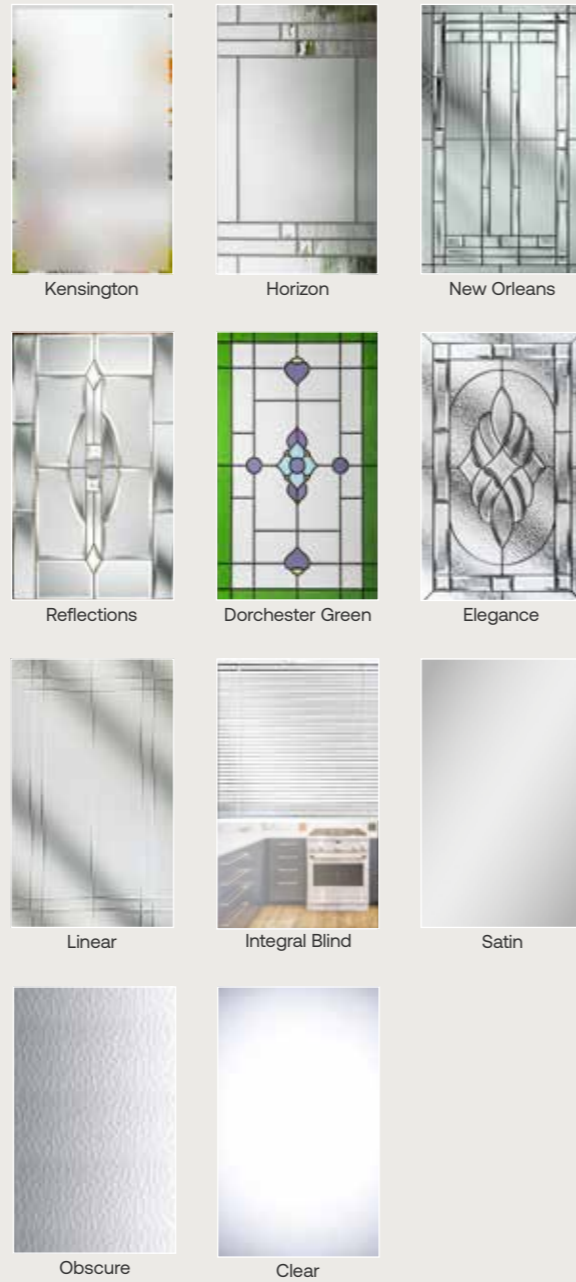

Non-standard Colour options

Non-standard colour options are available on a longer lead time. Please ask for details.

Haydock Glazing Options

Cheltenham Glazing Options

Standard Colour Options

Images for illustrative purposes only. Alternative hardware placement must be specified at point of order and is subject to overall doorset width.
 *Glass tile is available in Red, Magenta, Blue, Green, Black or Grey

Non-standard Colour options

Non-standard colour options are available on a longer lead time. Please ask for details.

Aintree 2 Glazing Options

Aintree 4 Glazing Options

Standard Colour Options

Images for illustrative purposes only. Alternative hardware placement must be specified at point of order and is subject to overall doorset width.

Non-standard Colour options

Non-standard colour options are available on a longer lead time. Please ask for details.

Sandown Glazing Options

Worcester Glazing Options

Standard Colour Options

Images for illustrative purposes only. Alternative hardware placement must be specified at point of order and is subject to overall doorset width.