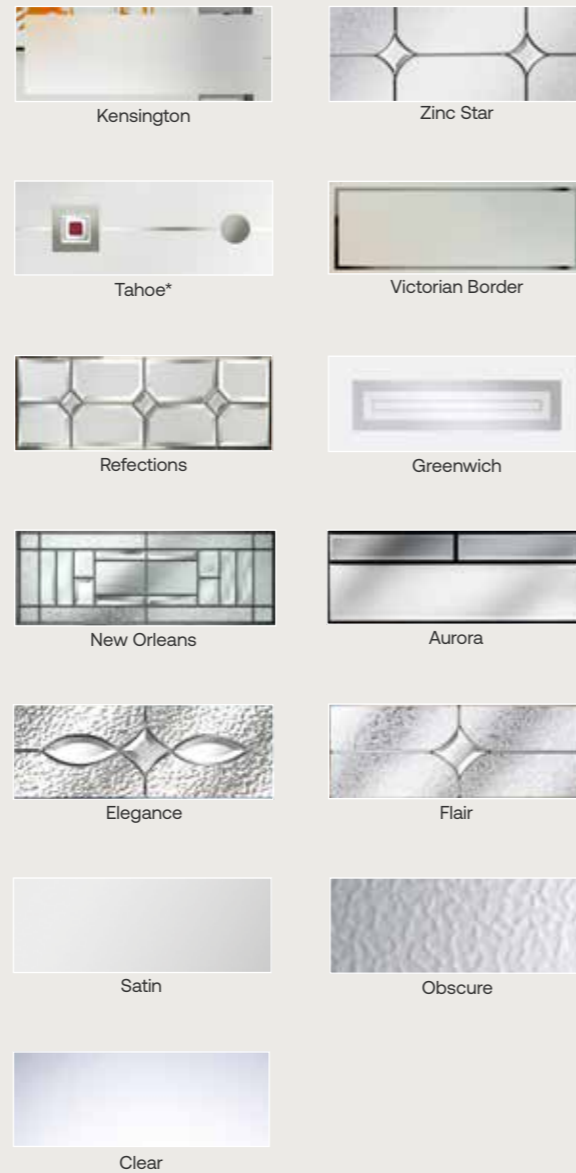

Kempton Glazing Options