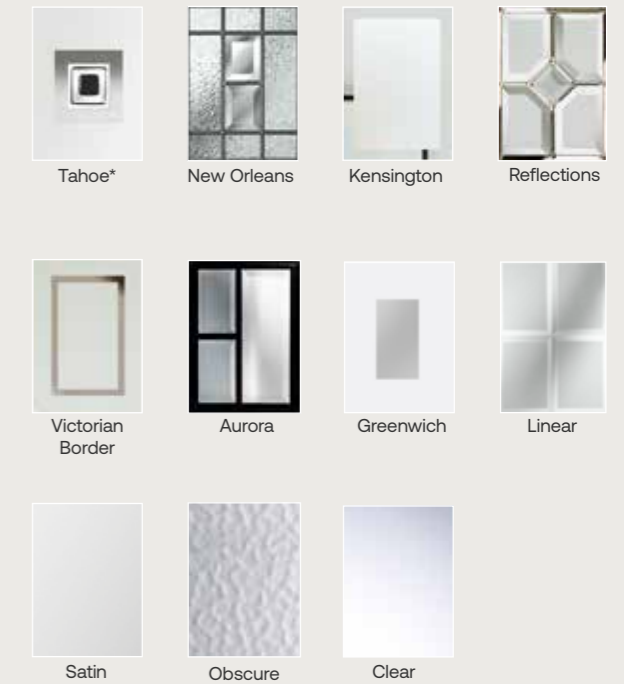

Encapsulated edge banding around the perimeter of the door for a neat, waterproof finish

High insulation foam core, for superior energy efficiency

Authentic timber grained GRP skins

Available with white internal face only

Non-standard Colour options

Non-standard colour options are available on a longer lead time. Please ask for details. *Glass tile is available in Red, Magenta, Blue, Green, Black or Grey #Glazing design not available in the Kelso Mid.

Kempton Glazing Options

Hamilton Glazing Options

Standard Colour Options

Images for illustrative purposes only. Alternative hardware placement must be specified at point of order and is subject to overall doorset width.
 Rosewood and Antique Oak options not available in the Kempton designs, available in the Encore range *Glass tile is available in Red, Magenta, Blue, Green, Black or Grey