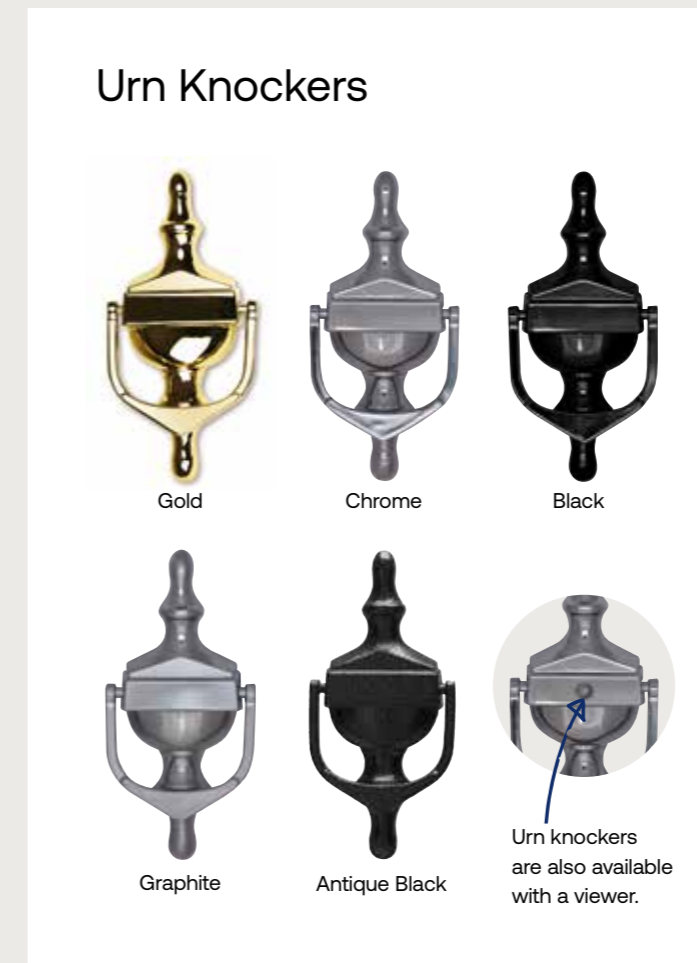

Non-standard Colour options

Non-standard colour options are available on a longer lead time. Please ask for details.

Sandown Glazing Options

Worcester Glazing Options

Standard Colour Options

Images for illustrative purposes only. Alternative hardware placement must be specified at point of order and is subject to overall doorset width.

Non-standard Colour options

Non-standard colour options are available on a longer lead time. Please ask for details.

Hardware Options

Premier range

AS
STANDARD
ON ALL
DOORS

Keeping things simple our **Premier Range** of furniture offer a great selection of entry level furniture. Due to the stainless steel outer design, these are particularly suited to coastal locations

Hardware Options

Premier Plus range

With a wider selection of colours and accessories our **Premier Plus range** will be a great addition to your door.

Hardware Options

Premier Plus range

Letter plates

Gold

Black

Graphite

Antique Black

Chrome

Contemporary Knocker

Available in Gold, Chrome, Black, Antique Black.

Letters & numerals

Gold