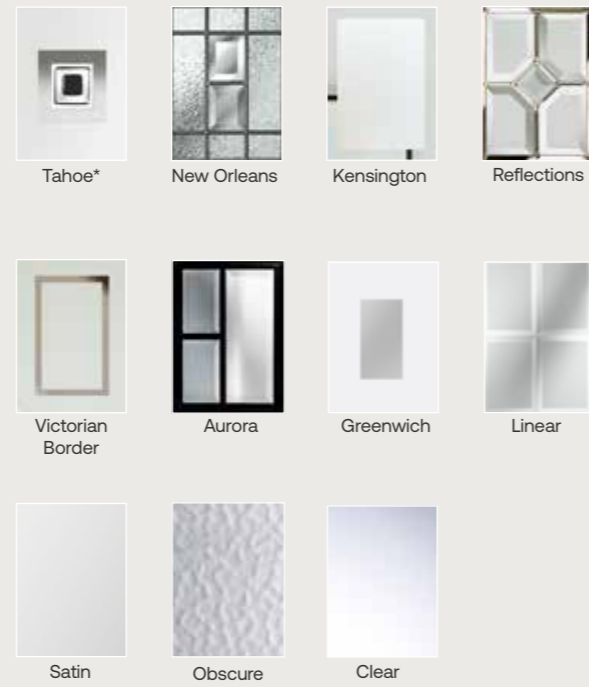

Encapsulated edge banding around the perimeter of the door for a neat, waterproof finish

High insulation foam core, for superior energy efficiency

Authentic timber grained GRP skins

Available with white internal face only

Non-standard Colour options

Non-standard colour options are available on a longer lead time. Please ask for details. *Glass tile is available in Red, Magenta, Blue, Green, Black or Grey #Glazing design not available in the Kelso Mid.

Kempton Glazing Options

Hamilton Glazing Options

Standard Colour Options

Images for illustrative purposes only. Alternative hardware placement must be specified at point of order and is subject to overall doorset width.
 Rosewood and Antique Oak options not available in the Kempton designs, available in the Encore range *Glass tile is available in Red, Magenta, Blue, Green, Black or Grey

Non-standard Colour options

Non-standard colour options are available on a longer lead time. Please ask for details.

Haydock Glazing Options

Cheltenham Glazing Options

Standard Colour Options

Images for illustrative purposes only. Alternative hardware placement must be specified at point of order and is subject to overall doorset width.
 *Glass tile is available in Red, Magenta, Blue, Green, Black or Grey