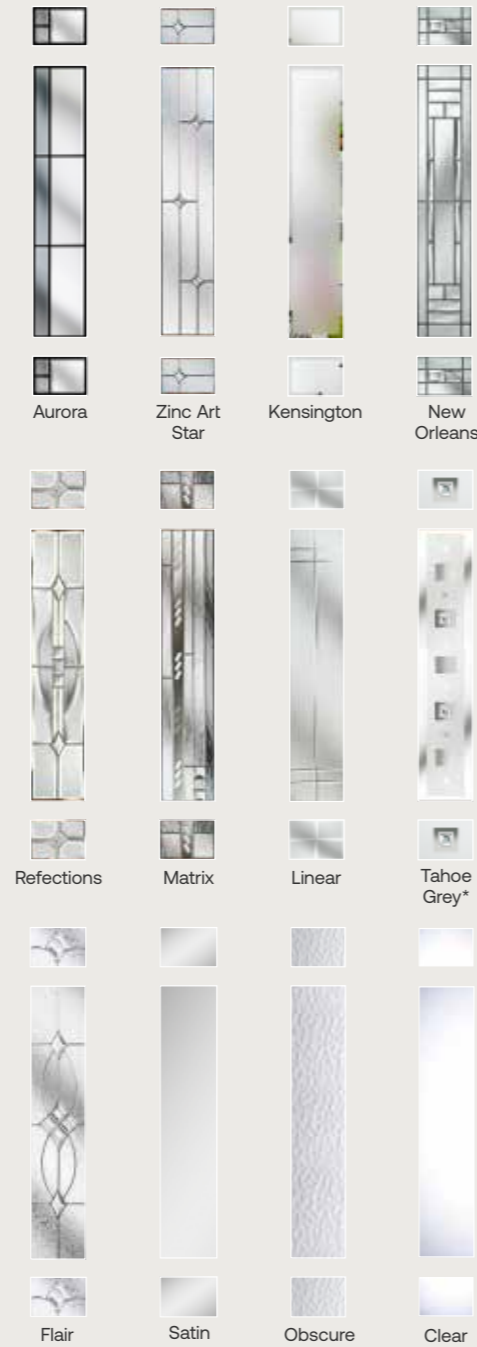

Encapsulated edge banding around the perimeter of the door for a neat, waterproof finish

High insulation foam core, for superior energy efficiency

Authentic timber grained GRP skins

Available with white internal face only

Select a style

Colour Options

Our Diamond range of doors offer a large selection of colour options. Our most popular colours are available from our standard range, or alternatively if you are looking for something a bit different, there are some exquisite colours in our non standard range that will make your property stand out.

* Available on a longer lead time. Please ask for details

York Glazing Options

Kelso Glazing Options

Standard Colour Options

Images for illustrative purposes only. Alternative hardware placement must be specified at point of order and is subject to overall doorset width. Rosewood and Antique Oak options not available in the Kelso designs, available in the Encore range

Non-standard Colour options

Non-standard colour options are available on a longer lead time. Please ask for details. *Glass tile is available in Red, Magenta, Blue, Green, Black or Grey #Glazing design not available in the Kelso Mid.