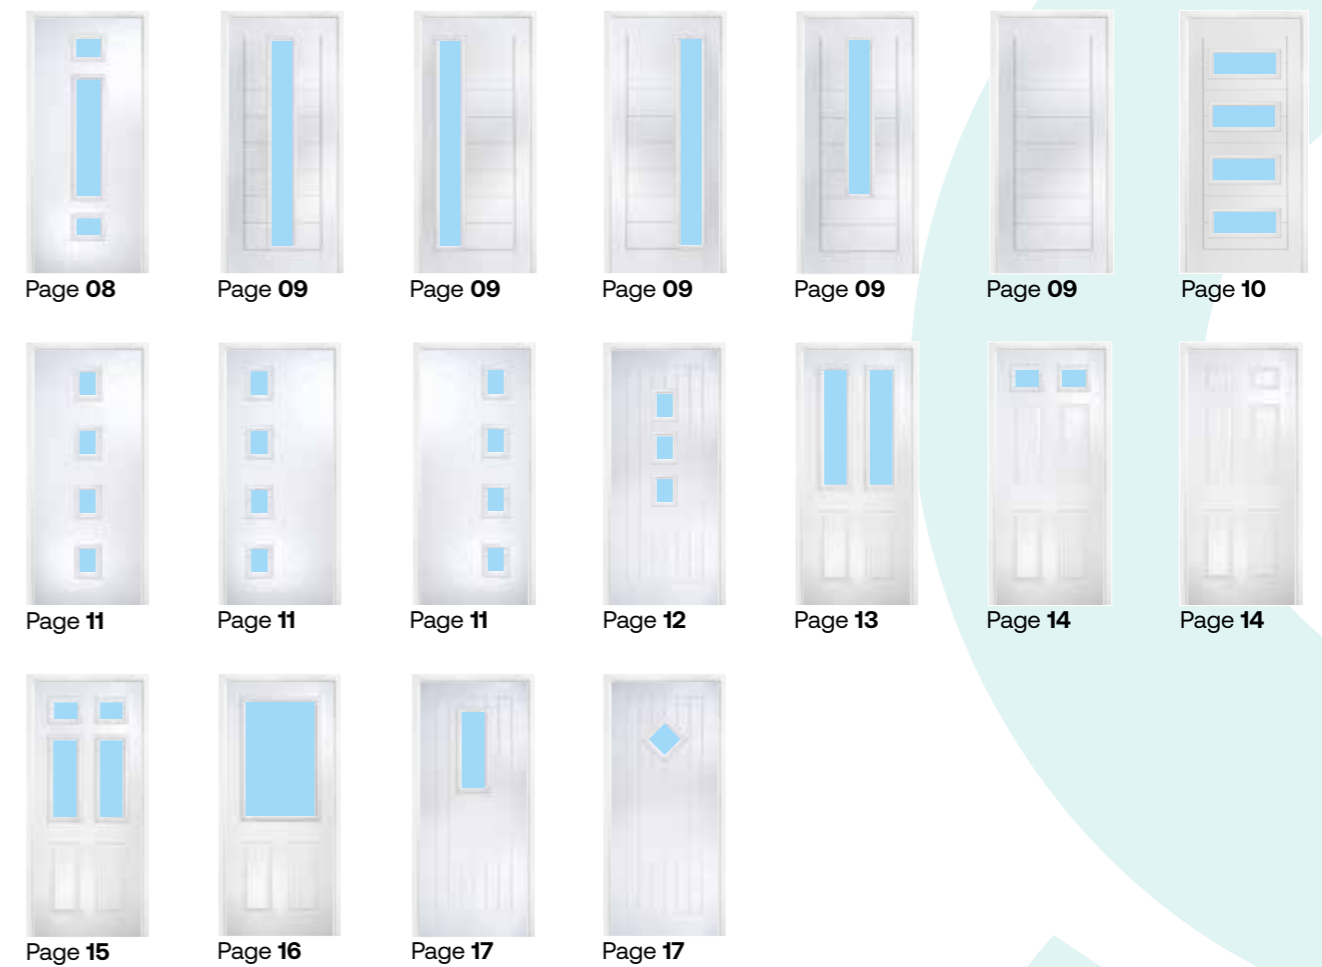

Select a style

Colour Options

Our Diamond range of doors offer a large selection of colour options. Our most popular colours are available from our standard range, or alternatively if you are looking for something a bit different, there are some exquisite colours in our non standard range that will make your property stand out.