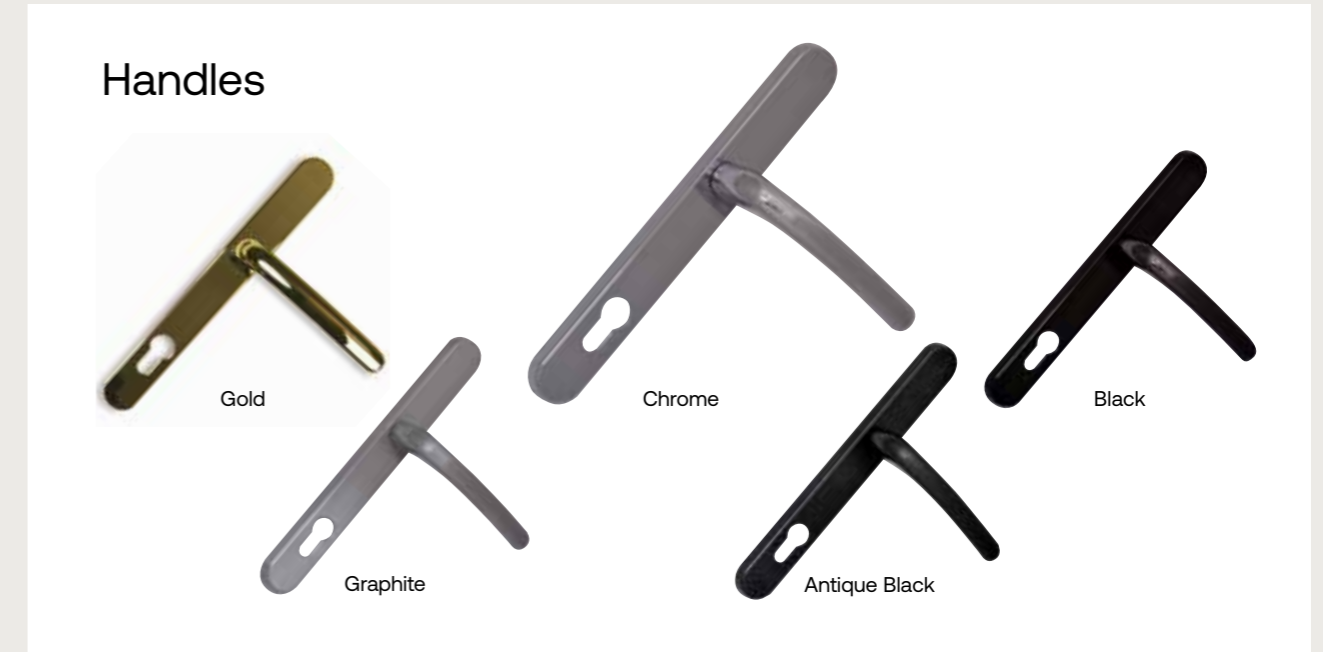

Non-standard Colour options

Non-standard colour options are available on a longer lead time. Please ask for details.

Sandown Glazing Options

Worcester Glazing Options

Standard Colour Options

Images for illustrative purposes only. Alternative hardware placement must be specified at point of order and is subject to overall doorset width.

Non-standard Colour options

Non-standard colour options are available on a longer lead time. Please ask for details.

Hardware Options

Premier range

AS
STANDARD
ON ALL
DOORS

Keeping things simple our **Premier Range** of furniture offer a great selection of entry level furniture. Due to the stainless steel outer design, these are particularly suited to coastal locations

Hardware Options

Premier Plus range

With a wider selection of colours and accessories our **Premier Plus range** will be a great addition to your door.

Hardware Options

Premier Plus range

Letter plates

Gold