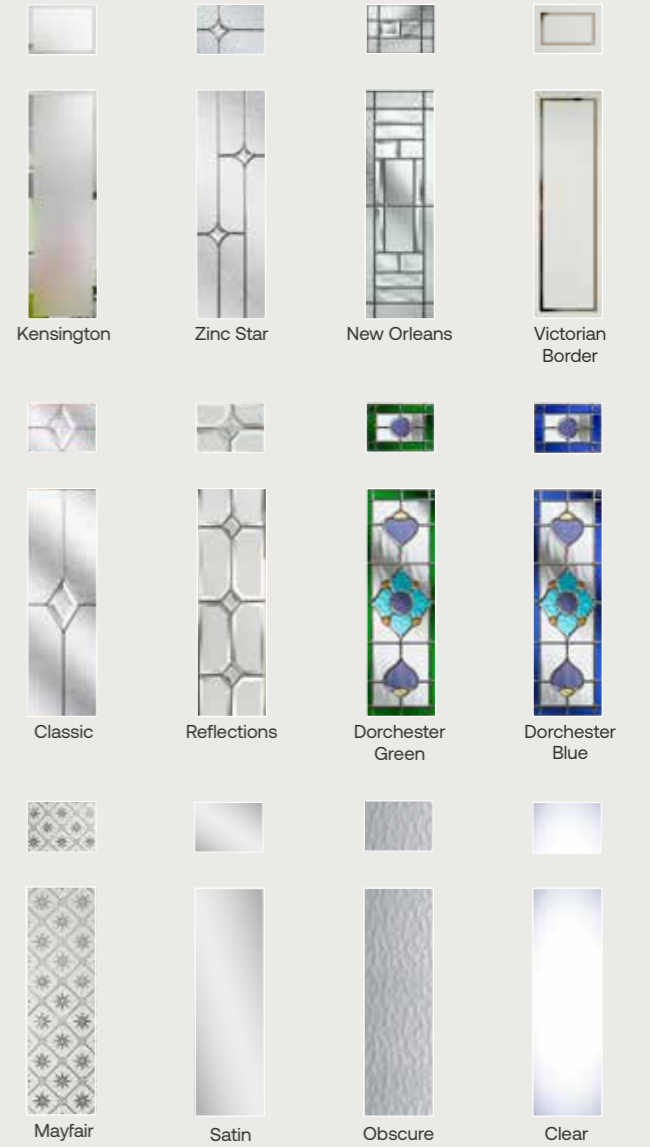

Non-standard Colour options

Non-standard colour options are available on a longer lead time. Please ask for details. *Glass tile is available in Red, Magenta, Blue, Green, Black or Grey #Glazing design not available in the Kelso Mid.

Non-standard Colour options

Non-standard colour options are available on a longer lead time. Please ask for details.

Haydock Glazing Options

Cheltenham Glazing Options

Standard Colour Options

Images for illustrative purposes only. Alternative hardware placement must be specified at point of order and is subject to overall doorset width.
 *Glass tile is available in Red, Magenta, Blue, Green, Black or Grey

Non-standard Colour options

Non-standard colour options are available on a longer lead time. Please ask for details.

Aintree 2 Glazing Options

Aintree 4 Glazing Options

Standard Colour Options

Images for illustrative purposes only. Alternative hardware placement must be specified at point of order and is subject to overall doorset width.

Non-standard Colour options

Non-standard colour options are available on a longer lead time. Please ask for details.

Sandown Glazing Options

Worcester Glazing Options

Standard Colour Options

Images for illustrative purposes only. Alternative hardware placement must be specified at point of order and is subject to overall doorset width.