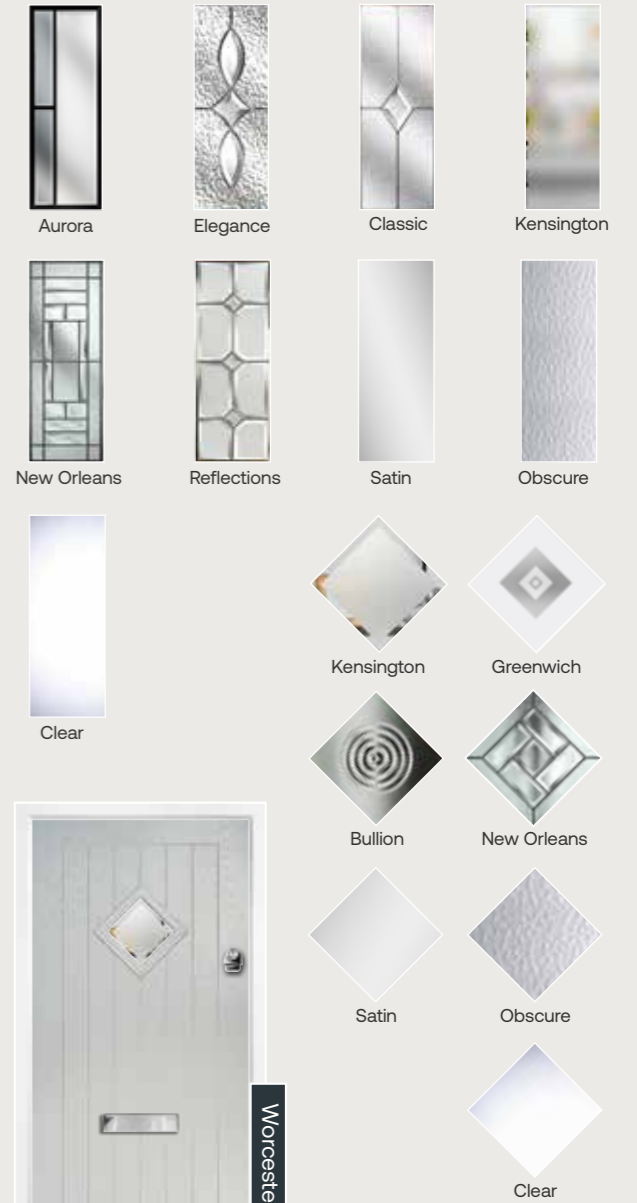

Non-standard Colour options

Non-standard colour options are available on a longer lead time. Please ask for details.

Aintree 2 Glazing Options

Aintree 4 Glazing Options

Standard Colour Options

Images for illustrative purposes only. Alternative hardware placement must be specified at point of order and is subject to overall doorset width.

Non-standard Colour options

Non-standard colour options are available on a longer lead time. Please ask for details.

Sandown Glazing Options

Worcester Glazing Options

Standard Colour Options

Images for illustrative purposes only. Alternative hardware placement must be specified at point of order and is subject to overall doorset width.

Hardware Options

Premier Plus range

With a wider selection of colours and accessories our **Premier Plus range** will be a great addition to your door.

Hardware Options

Premier Plus range

Letter plates

Gold