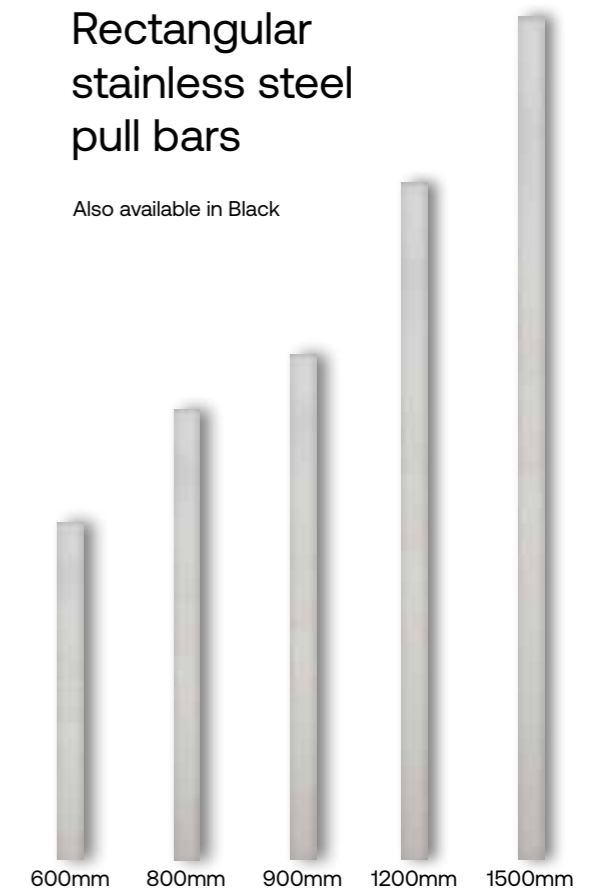

Rectangular stainless steel pull bars

Also available in Black